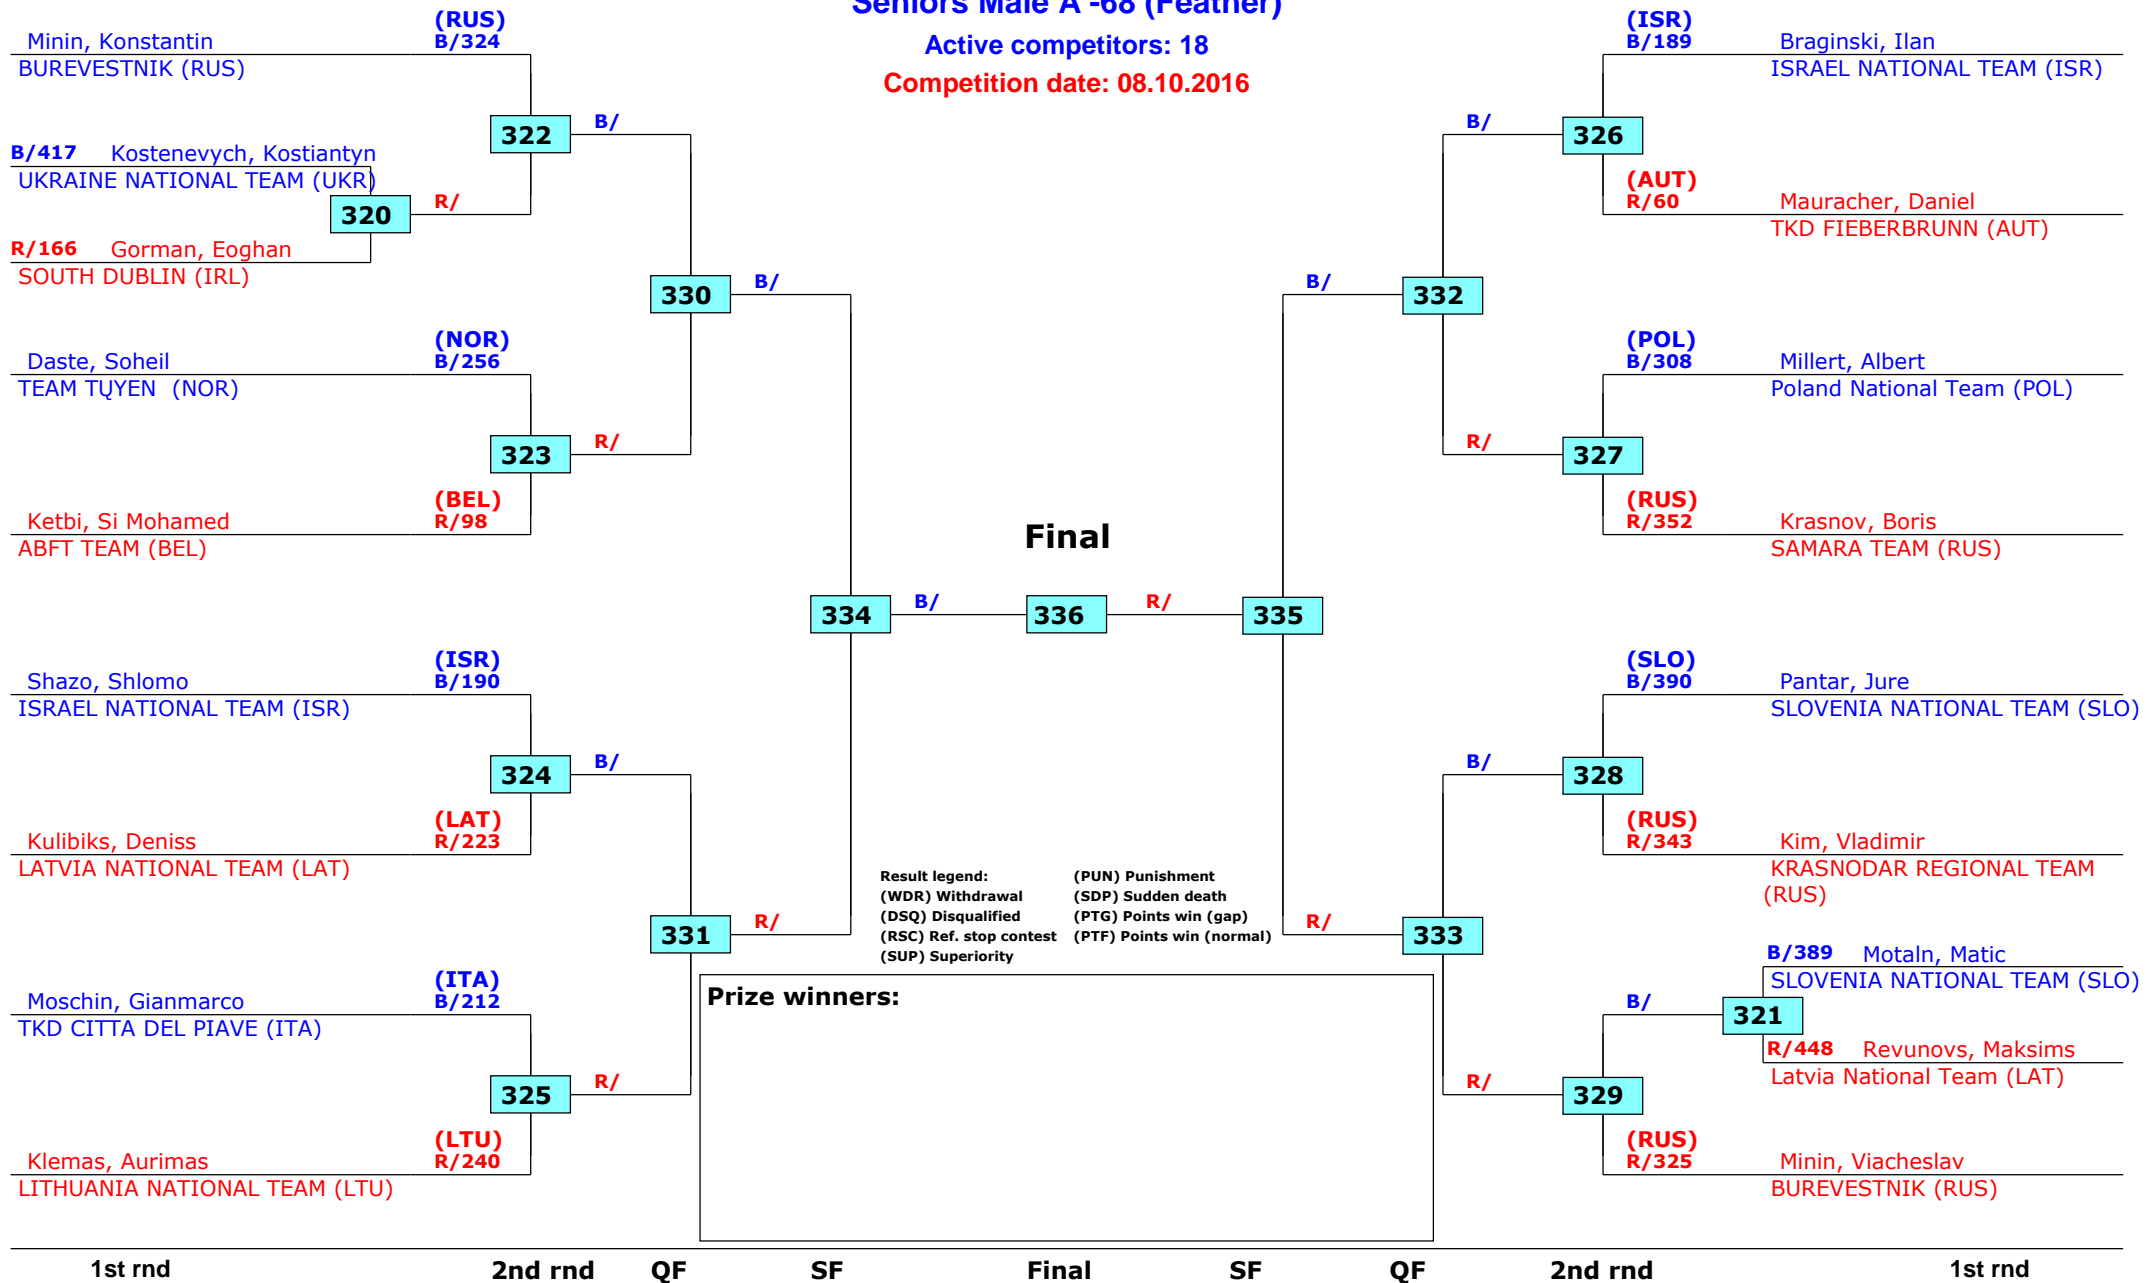

Riga Open 2016

Riga, Latvia

Tournament date: 08.10.2016 upto 09.10.2016

Seniors Male A -68 (Feather)

Active competitors: 18

Competition date: 08.10.2016

Riga Open 2016

Riga, Latvia