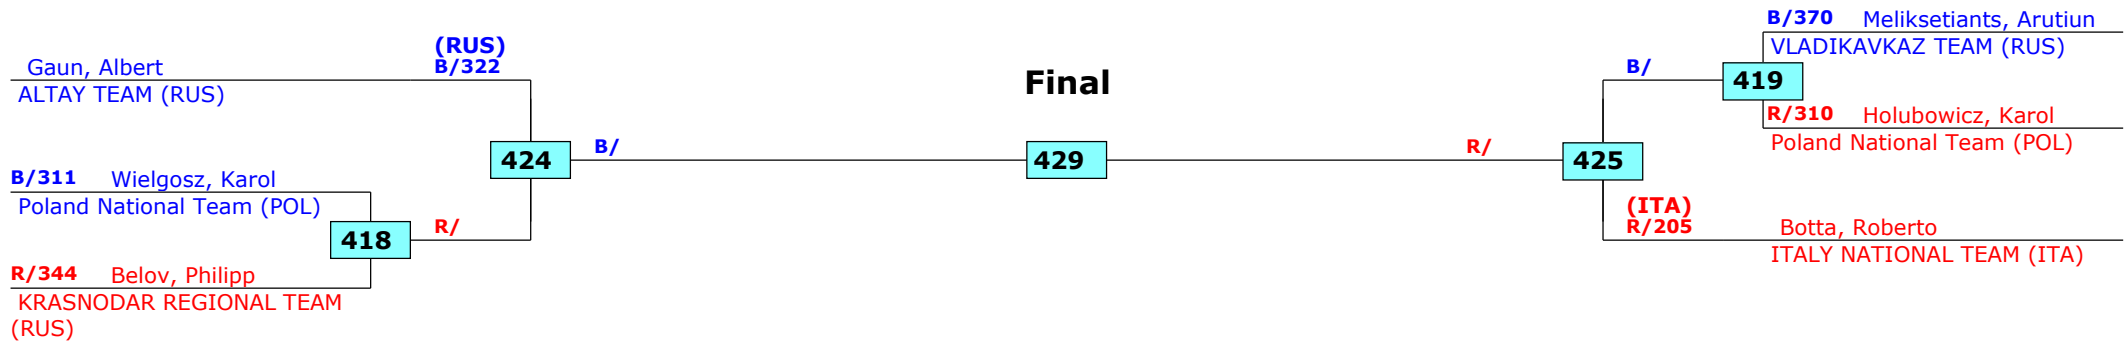

Riga Open 2016

Riga, Latvia

Tournament date: 08.10.2016 upto 09.10.2016

Seniors Male A -80 (Welter)

Active competitors: 6

Competition date: 08.10.2016

Result legend: (PUN) Punishment
(WDR) Withdrawal (SDP) Sudden death
(DSQ) Disqualified (PTG) Points win (gap)
(RSC) Ref. stop contest (PTF) Points win (normal)
(SUP) Superiority

Prize winners:

QF

SF

Final

SF

QF