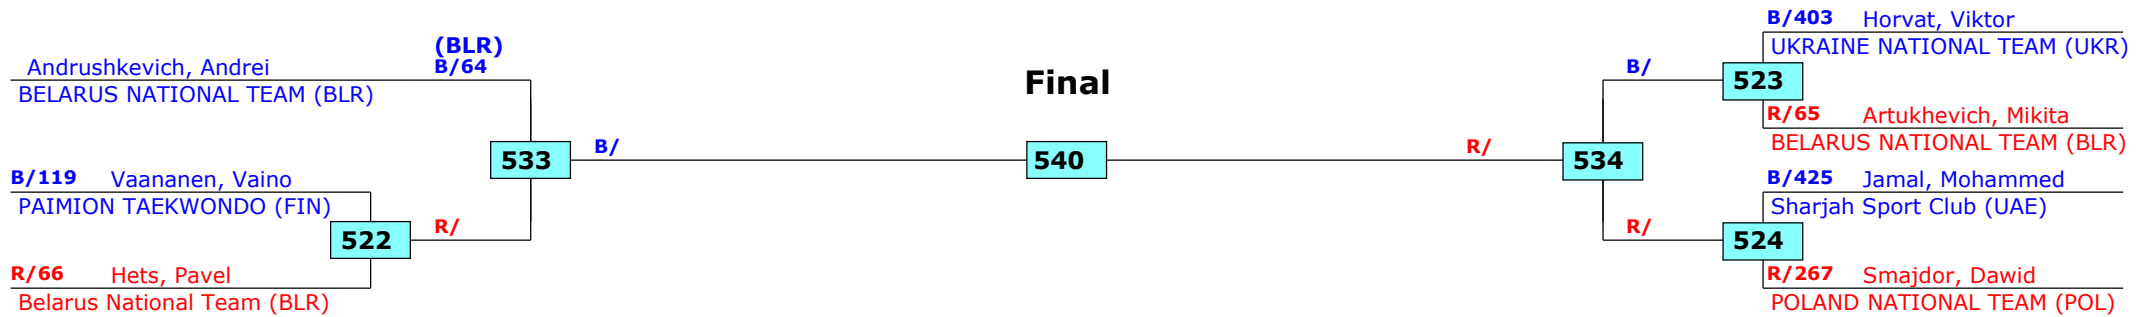

Riga Open 2016

Riga, Latvia

Tournament date: 08.10.2016 upto 09.10.2016

Cadets Male A -45

Active competitors: 7

Competition date: 08.10.2016

Result legend: (PUN) Punishment
(WDR) Withdrawal (SDP) Sudden death
(DSQ) Disqualified (PTG) Points win (gap)
(RSC) Ref. stop contest (PTF) Points win (normal)
(SUP) Superiority

Prize winners:

QF

SF

Final

SF

QF