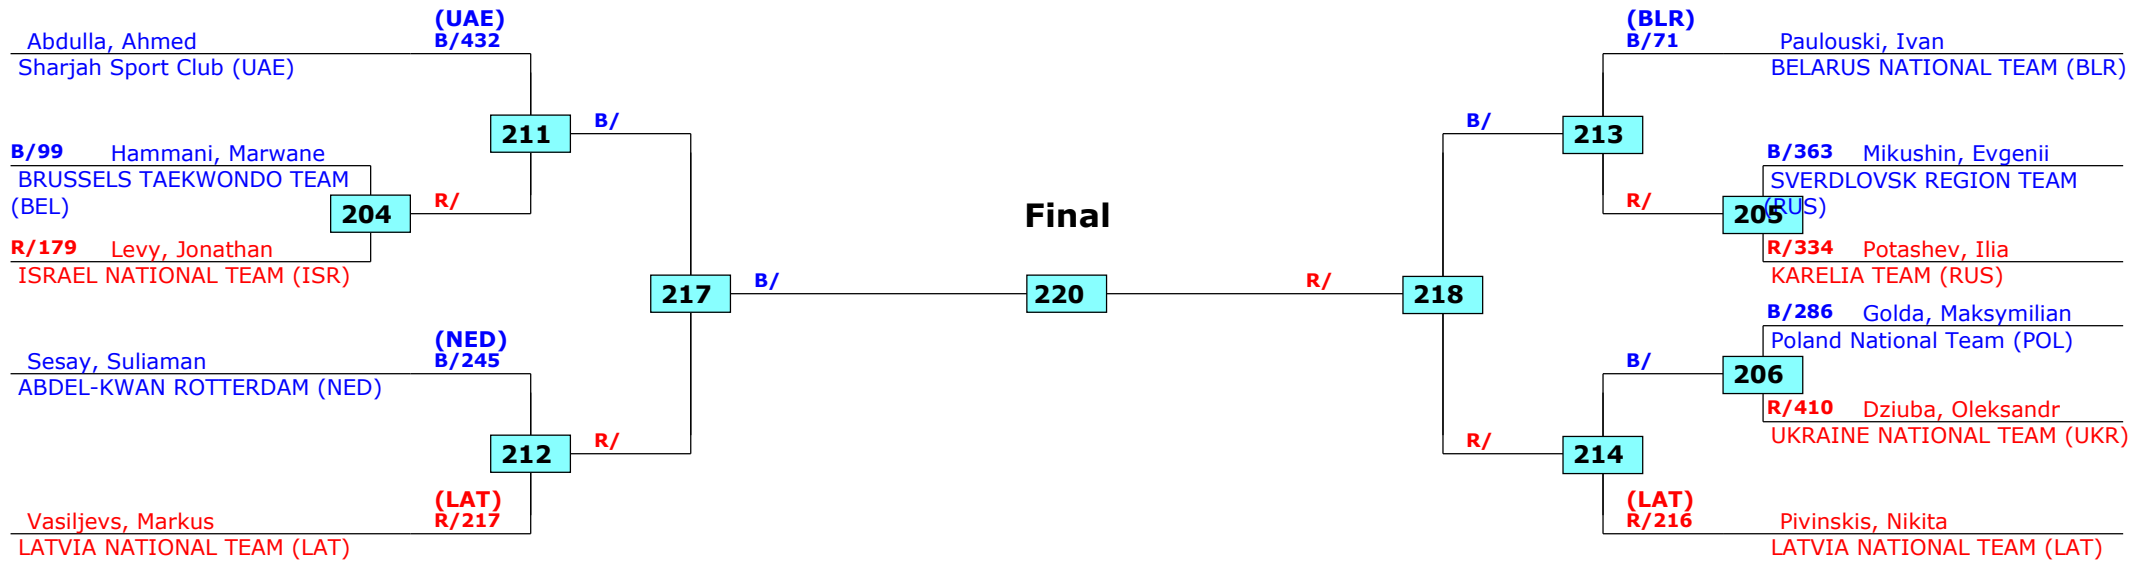

Riga Open 2016

Riga, Latvia

Tournament date: 08.10.2016 upto 09.10.2016

Juniors Male A -59 (Light)

Active competitors: 11

Competition date: 08.10.2016

Result legend:

(WDR) Withdrawal	(PUN) Punishment
(DSQ) Disqualified	(SDP) Sudden death
(RSC) Ref. stop contest	(PTG) Points win (gap)
(SUP) Superiority	(PTF) Points win (normal)

Prize winners:

1st rnd

QF

SF

Final

SF

QF

1st rnd