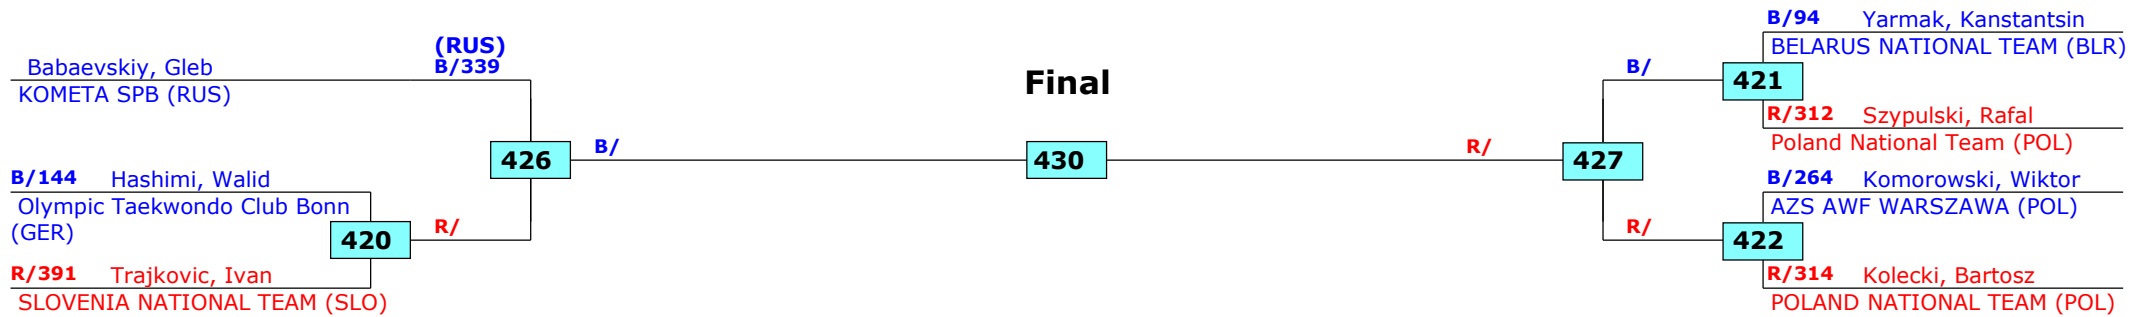

Riga Open 2016

Riga, Latvia

Tournament date: 08.10.2016 upto 09.10.2016

Seniors Male A -87 (Middle)

Active competitors: 7

Competition date: 08.10.2016

Result legend: (PUN) Punishment
(WDR) Withdrawal (SDP) Sudden death
(DSQ) Disqualified (PTG) Points win (gap)
(RSC) Ref. stop contest (PTF) Points win (normal)
(SUP) Superiority

Prize winners:

QF

SF

Final

SF

QF