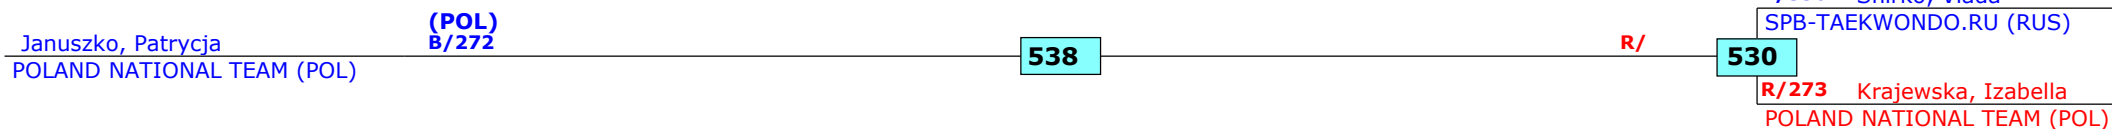

Riga Open 2016

Riga, Latvia

Tournament date: 08.10.2016 upto 09.10.2016

Cadets Female A -33

Active competitors: 3

Competition date: 08.10.2016

Final

Result legend: (PUN) Punishment
(WDR) Withdrawal (SDP) Sudden death
(DSQ) Disqualified (PTG) Points win (gap)
(RSC) Ref. stop contest (PTF) Points win (normal)
(SUP) Superiority

Prize winners:

SF

Final

SF