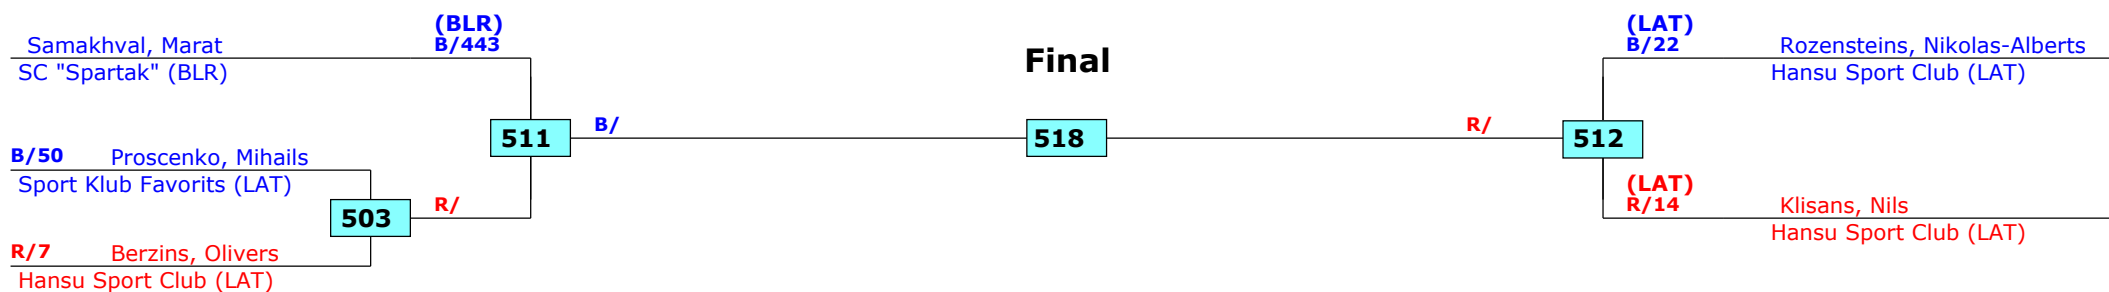

Tournament date: 08.10.2016 upto 09.10.2016

Kids B Male A -45 (Light middle)

Active competitors: 5

Competition date: 08.10.2016

Result legend: (PUN) Punishment
(WDR) Withdrawal (SDP) Sudden death
(DSQ) Disqualified (PTG) Points win (gap)
(RSC) Ref. stop contest (PTF) Points win (normal)
(SUP) Superiority