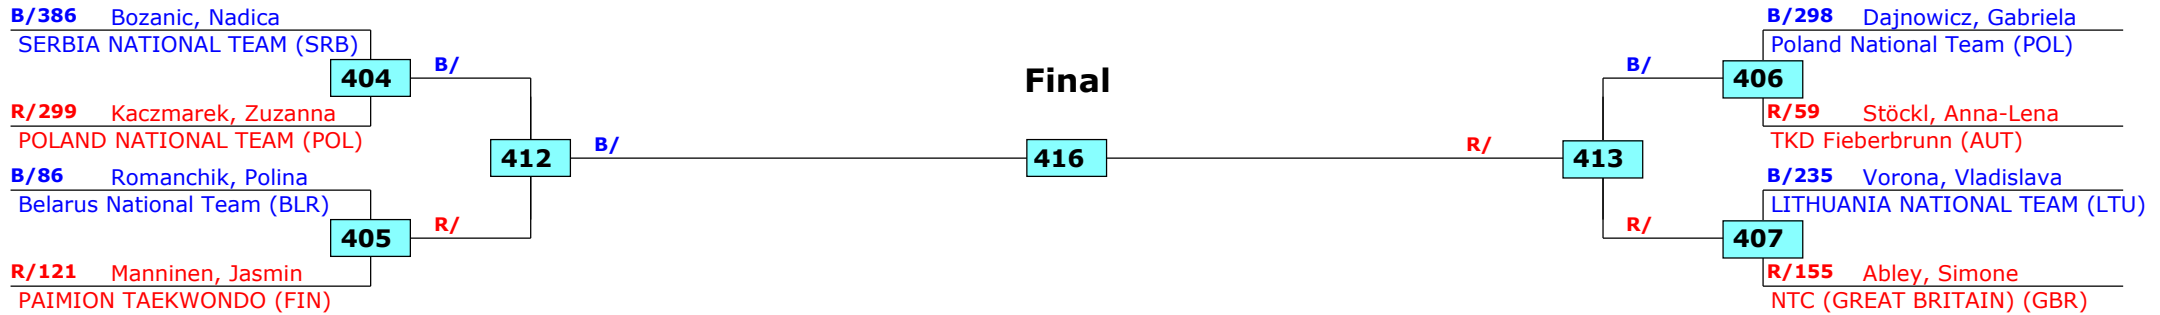

Riga Open 2016

Riga, Latvia

Tournament date: 08.10.2016 upto 09.10.2016

Juniors Female A -59 (Light Middle)

Active competitors: 8

Competition date: 08.10.2016

Result legend: (PUN) Punishment
(WDR) Withdrawal (SDP) Sudden death
(DSQ) Disqualified (PTG) Points win (gap)
(RSC) Ref. stop contest (PTF) Points win (normal)
(SUP) Superiority