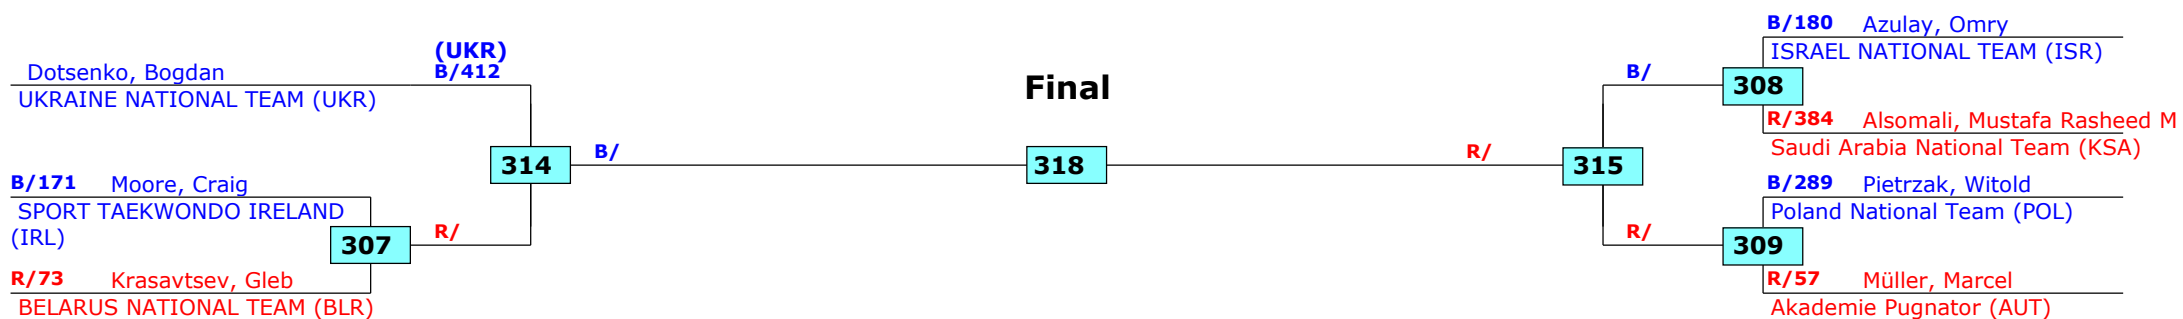

Prize winners:

1st rnd QF SF Final SF QF 1st rnd

Riga Open 2016

Riga, Latvia

Tournament date: 08.10.2016 upto 09.10.2016

Juniors Male A -68 (Light Middle)

Active competitors: 7

Competition date: 08.10.2016

Riga Open 2016

Riga, Latvia

Tournament date: 08.10.2016 upto 09.10.2016

Seniors Male A -68 (Feather)

Active competitors: 18

Competition date: 08.10.2016

Riga Open 2016

Riga, Latvia