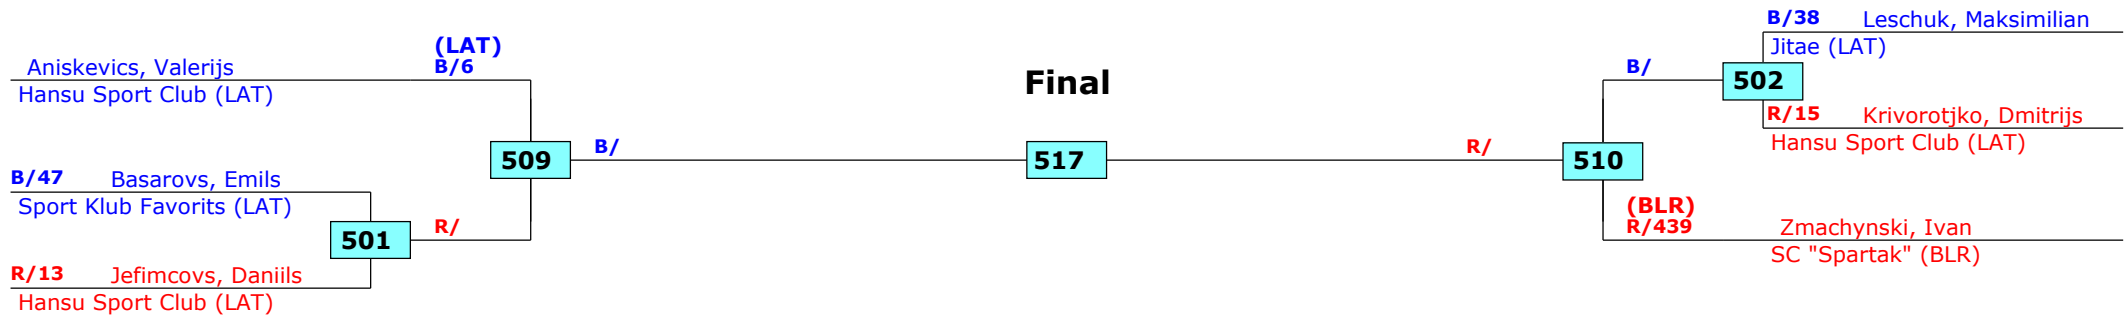

Riga Open 2016

Riga, Latvia

Tournament date: 08.10.2016 upto 09.10.2016

Kids B Male A -36 (Light)

Active competitors: 6

Competition date: 08.10.2016

Result legend: (PUN) Punishment
(WDR) Withdrawal (SDP) Sudden death
(DSQ) Disqualified (PTG) Points win (gap)
(RSC) Ref. stop contest (PTF) Points win (normal)
(SUP) Superiority

Prize winners:

QF

SF

Final

SF

QF