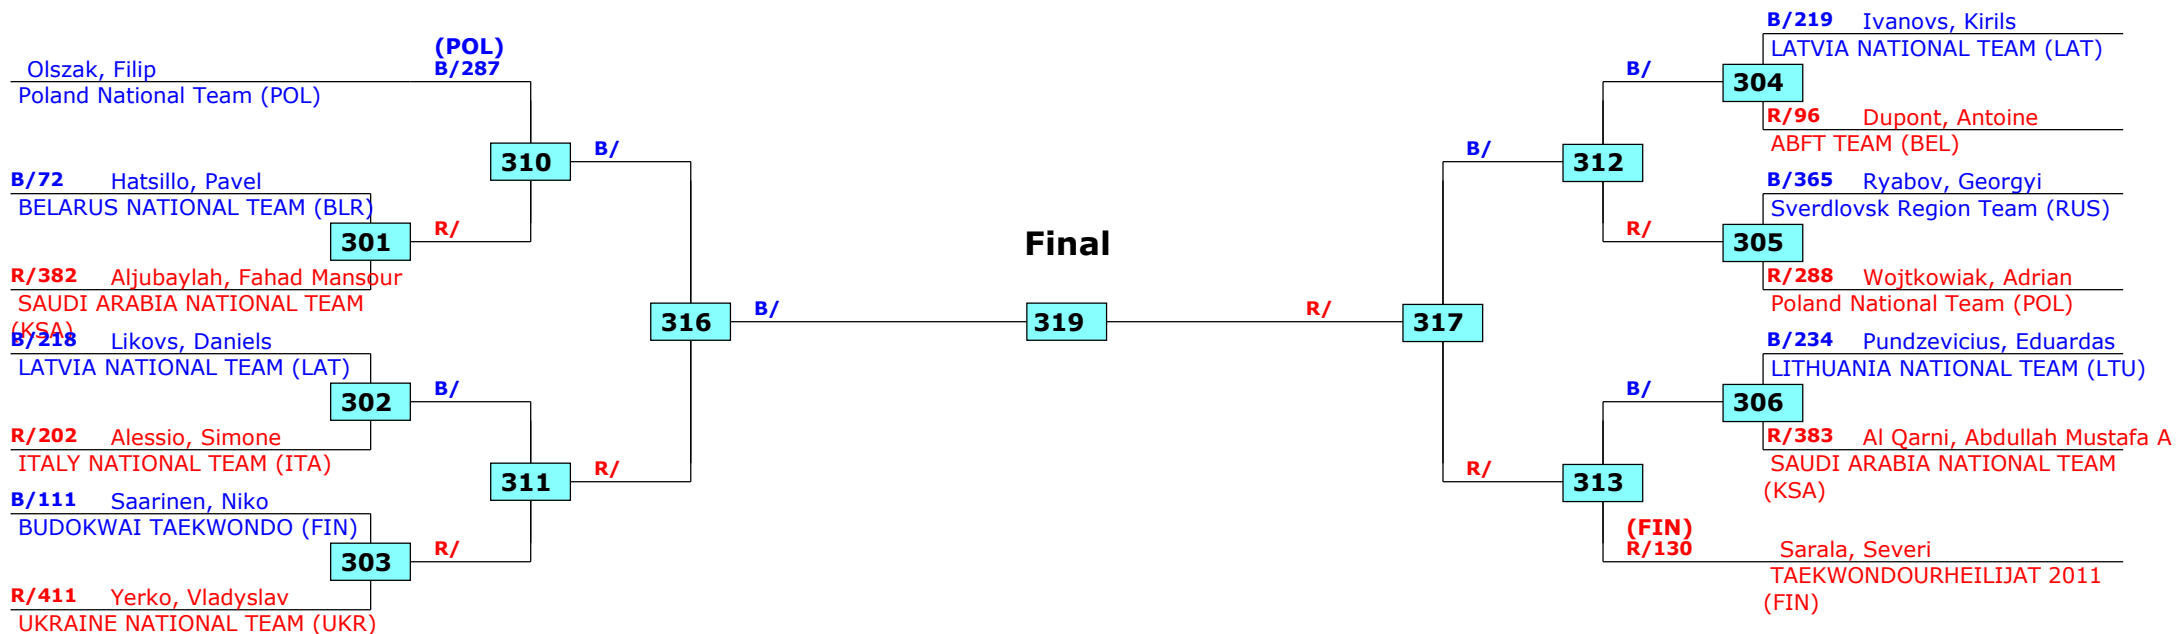

Riga Open 2016

Riga, Latvia

Tournament date: 08.10.2016 upto 09.10.2016

Juniors Male A -63 (Welter)

Active competitors: 14

Competition date: 08.10.2016

Result legend: (PUN) Punishment
(WDR) Withdrawal (SDP) Sudden death
(DSQ) Disqualified (PTG) Points win (gap)
(RSC) Ref. stop contest (PTF) Points win (normal)
(SUP) Superiority

Prize winners:

1st rnd   QF   SF   Final   SF   QF   1st rnd