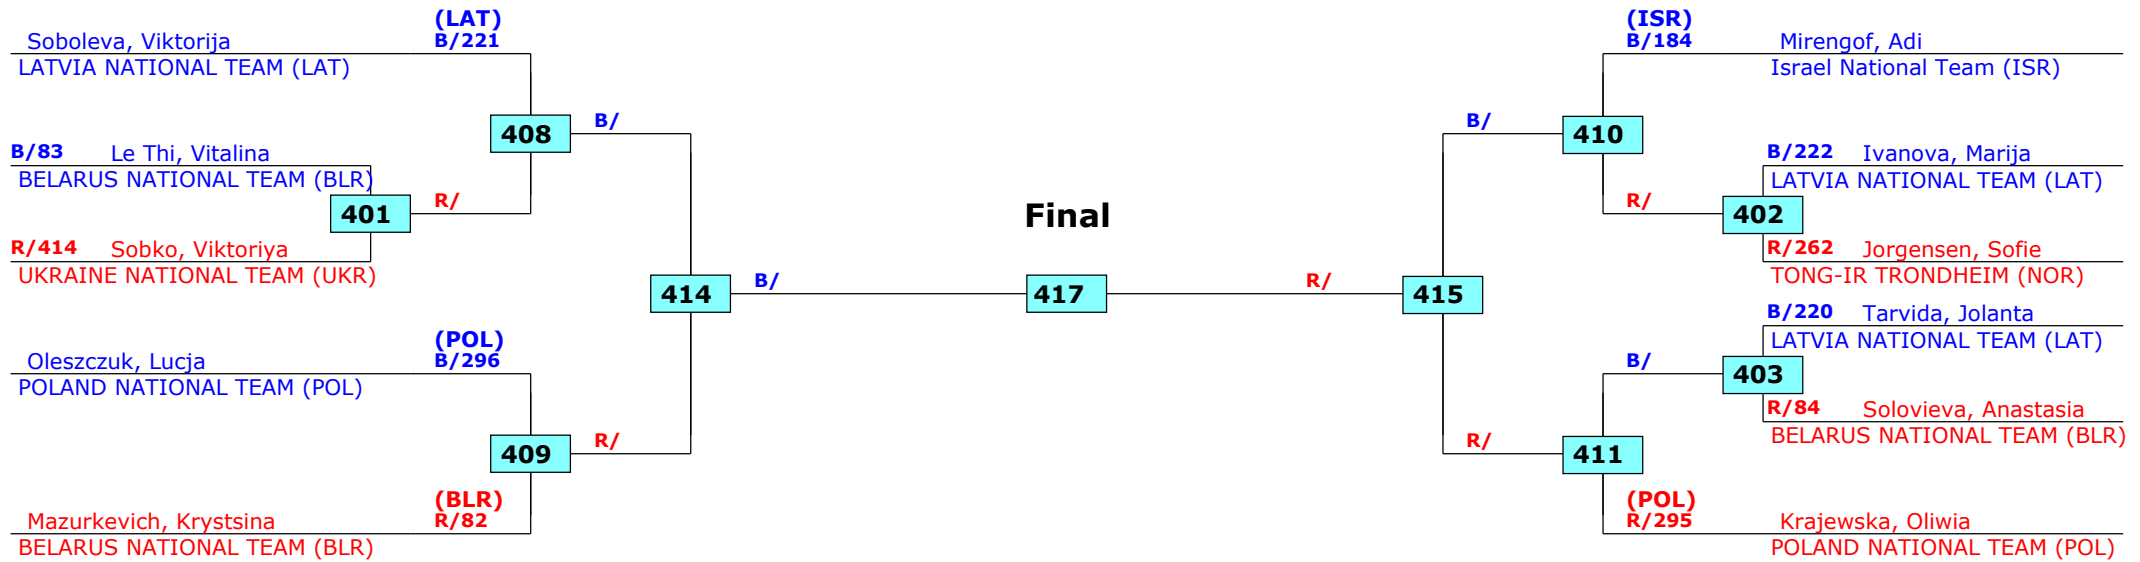

Riga Open 2016

Riga, Latvia

Tournament date: 08.10.2016 upto 09.10.2016

Juniors Female A -52 (Light)

Active competitors: 11

Competition date: 08.10.2016

Result legend:

(WDR) Withdrawal	(PUN) Punishment
(DSQ) Disqualified	(SDP) Sudden death
(RSC) Ref. stop contest	(PTG) Points win (gap)
(SUP) Superiority	(PTF) Points win (normal)

Prize winners:

1st rnd

QF

SF

Final

SF

QF

1st rnd