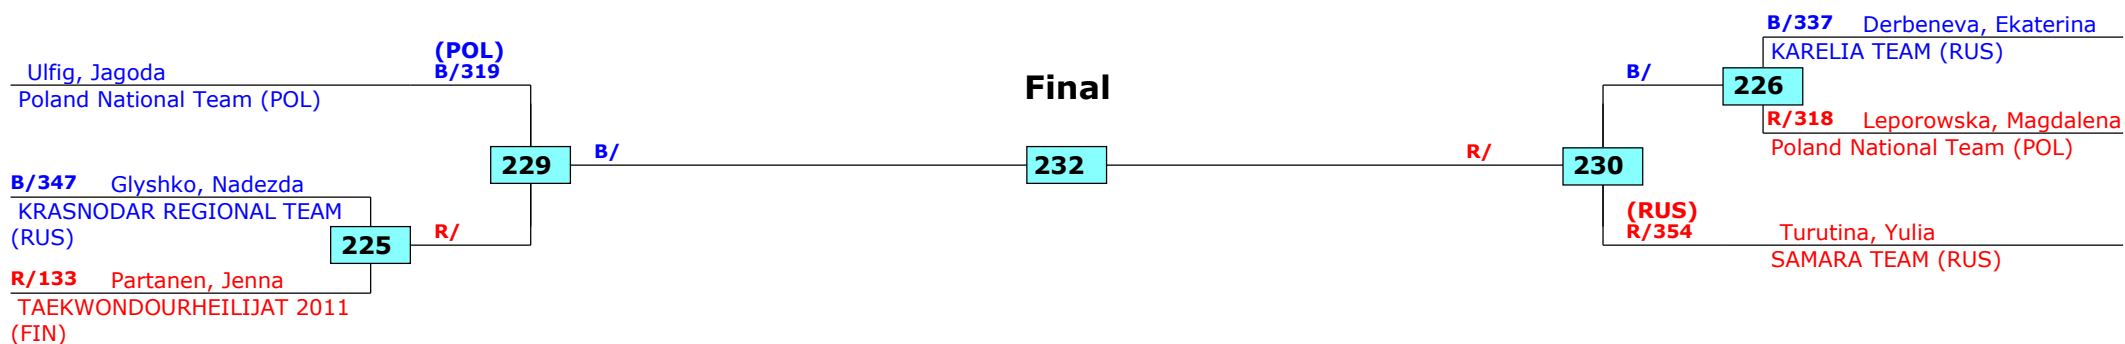

Riga Open 2016

Riga, Latvia

Tournament date: 08.10.2016 upto 09.10.2016

Seniors Female A -67 (Welter)

Active competitors: 6

Competition date: 08.10.2016

Result legend: (PUN) Punishment
(WDR) Withdrawal (SDP) Sudden death
(DSQ) Disqualified (PTG) Points win (gap)
(RSC) Ref. stop contest (PTF) Points win (normal)
(SUP) Superiority

Prize winners:

QF

SF

Final

SF

QF