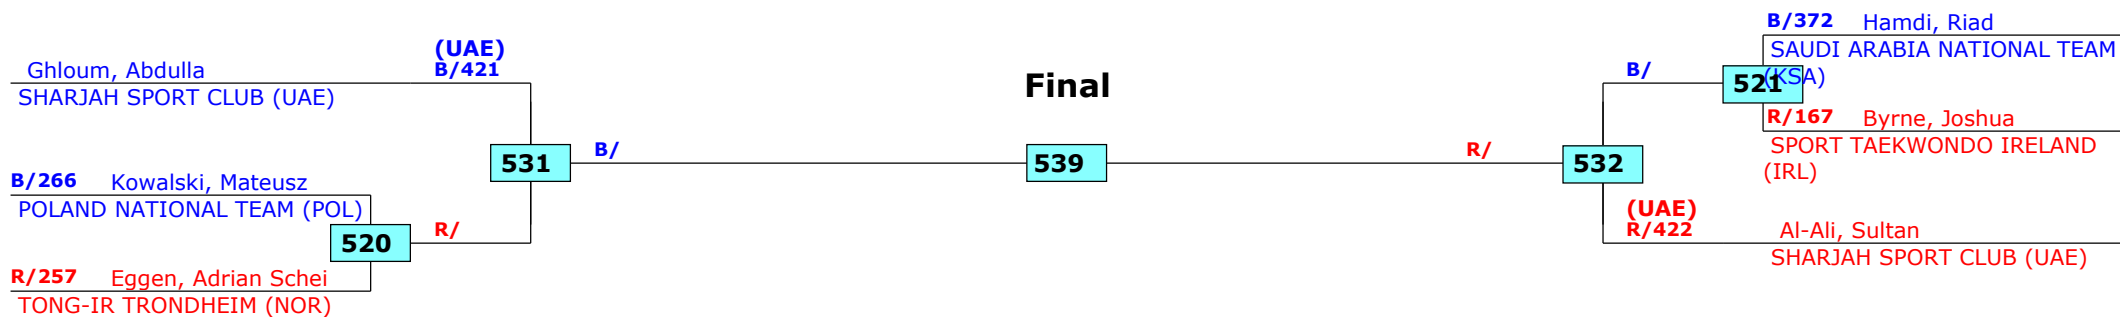

Riga Open 2016

Riga, Latvia

Tournament date: 08.10.2016 upto 09.10.2016

Cadets Male A -37

Active competitors: 6

Competition date: 08.10.2016

Result legend: (PUN) Punishment
(WDR) Withdrawal (SDP) Sudden death
(DSQ) Disqualified (PTG) Points win (gap)
(RSC) Ref. stop contest (PTF) Points win (normal)
(SUP) Superiority

Prize winners:

QF

SF

Final

SF

QF