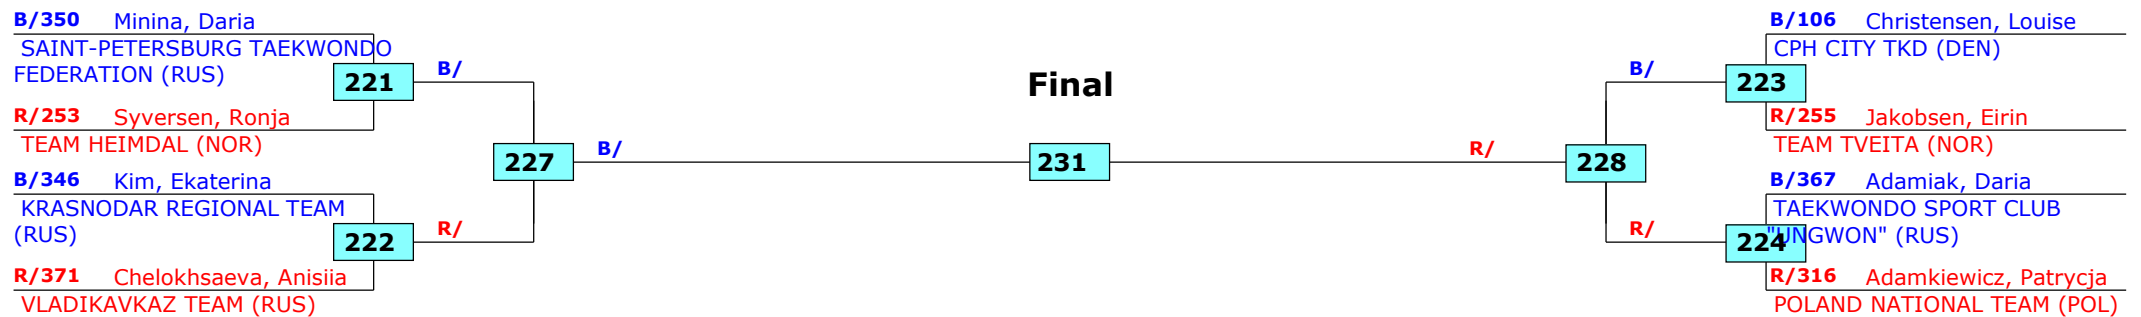

Riga Open 2016

Riga, Latvia

Tournament date: 08.10.2016 upto 09.10.2016

Seniors Female A -57 (Feather)

Active competitors: 8

Competition date: 08.10.2016

Result legend: (PUN) Punishment
(WDR) Withdrawal (SDP) Sudden death
(DSQ) Disqualified (PTG) Points win (gap)
(RSC) Ref. stop contest (PTF) Points win (normal)
(SUP) Superiority