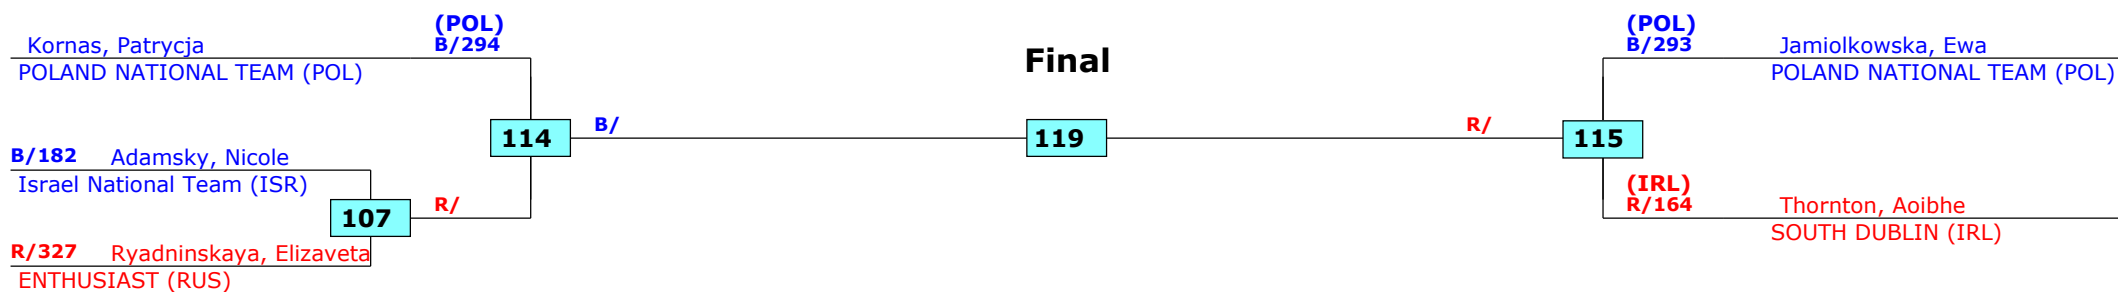

Riga Open 2016

Riga, Latvia

Tournament date: 08.10.2016 upto 09.10.2016

Juniors Female A -49 (Feather)

Active competitors: 5

Competition date: 08.10.2016

Result legend: (PUN) Punishment
(WDR) Withdrawal (SDP) Sudden death
(DSQ) Disqualified (PTG) Points win (gap)
(RSC) Ref. stop contest (PTF) Points win (normal)
(SUP) Superiority

Prize winners:

QF

SF

Final

SF

QF